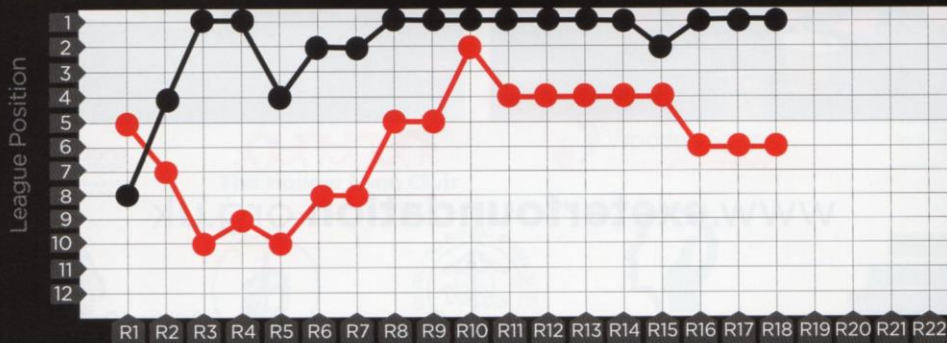

LAST FIVE MEETINGS

1/9/2017
(Aviva Premiership, Kingsholm)

GLOUCESTER 28
EXETER CHIEFS 21

6/5/17
(Aviva Premiership, Kingsholm)

GLOUCESTER 20
EXETER CHIEFS 24

8/10/16
(Aviva Premiership, Sandy Park)

EXETER CHIEFS 27
GLOUCESTER 27

15/4//2016
(Aviva Premiership, Kingsholm)

GLOUCESTER 16
EXETER CHIEFS 9

9/1/2016
(Aviva Premiership, Sandy Park)

EXETER CHIEFS 19
GLOUCESTER 10

THE OPPOSITION SQUAD

PROP	SECOND ROW	CENTRE	WING
JOHN AFOA	TOM DENTON	MARK ATKINSON	JONNY MAY
FRASER BALMAIN	MARIANO GALARZA	MATT SCOTT	HENRY PURDY
GARETH DENMAN	TOM SAVAGE	ANDY SYMONS	CHARLIE SHARPLES
JOSH HOHNECK	ED SLATER	HENRY TRINDER	DAVID HALAIFONUUA
CIARAN KNIGHT	JEREMY THRUSH	BILLY TWELVETREES	OLLIE THORLEY
PADDY MCALLISTER			
CAMERON ORR			
VAL RAPAVA-RUSKIN			

HOOKER	BACK-ROW	SCRUM-HALF	FLY-HALF
JAMES HANSON	RUAN ACKERMANN	CALLUM BRALEY	BILLY BURNS
RICHARD HIBBARD	CHARLIE BECKETT	WILLI HEINZ	LLOYD EVANS
MOTU MATU'U	FREDDIE CLARKE	BEN VELLACOTT	OWEN WILLIAMS
JOE MULLIS	GARETH EVANS		
	LEWIS LUDLOW		
	BEN MORGAN		
	ROSS MORIARTY		
	JAKE POLLEDRI		
	JACOB ROWAN		

FULL-BACK
TOM HUDSON
TOM MARSHALL
JASON WOODWARD

THE FORM GUIDE

W	BATH (N)	11-28
W	BATH (A)	18-20
W	NEWCASTLE FALCONS (H)	20-17
W	SARACENS (H)	24-12

W	LONDON IRISH (A)	29-33
L	NEWCASTLE FALCONS (H)	20-21
D	WASPS (H)	21-21
W	WORCESTER WARRIORS (A)	15-25

EXETER CHIEFS VS GLOUCESTER

LEAGUE PERFORMANCE

Aviva Premiership Rounds - 2017/2018 Season