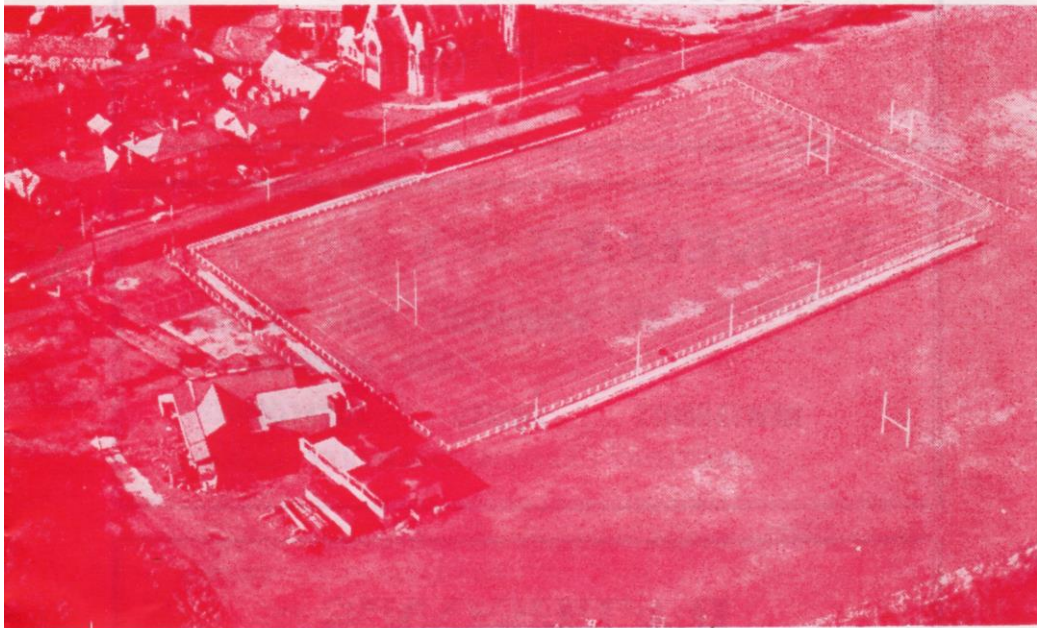

Fylde Rugby Union

Football Club

SEASON  1975-76

WOODLANDS MEMORIAL GROUND

BLACKPOOL ROAD, ANSDELL

Telephone : LYTHAM 6309

Captain : A. A. RICHARDS

Hon. Sec.: A. BELL