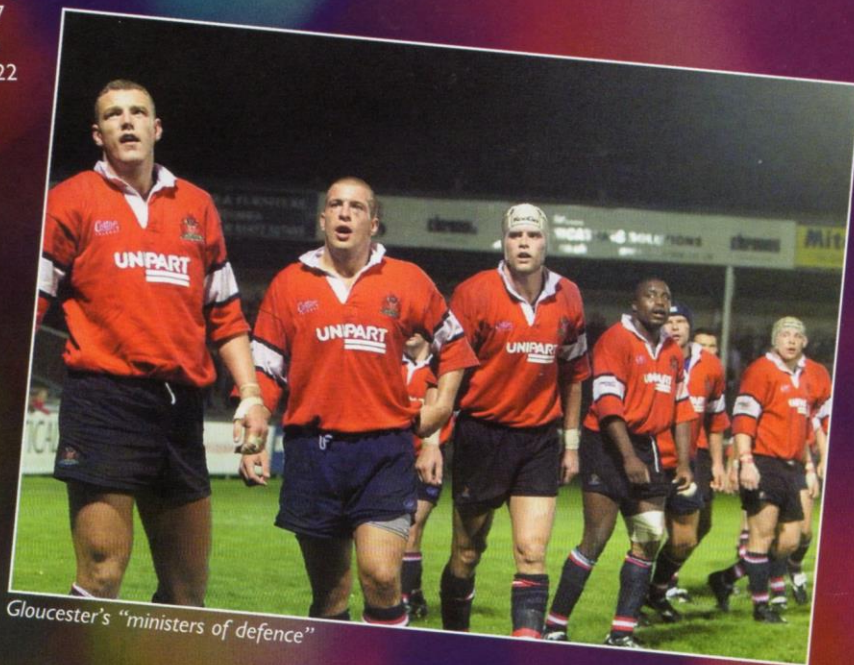

Gloucester's "ministers of defence"

CALL THE SAINTS HOTLINE 0891 555 808
CALLS COST 50p PER MINUTE