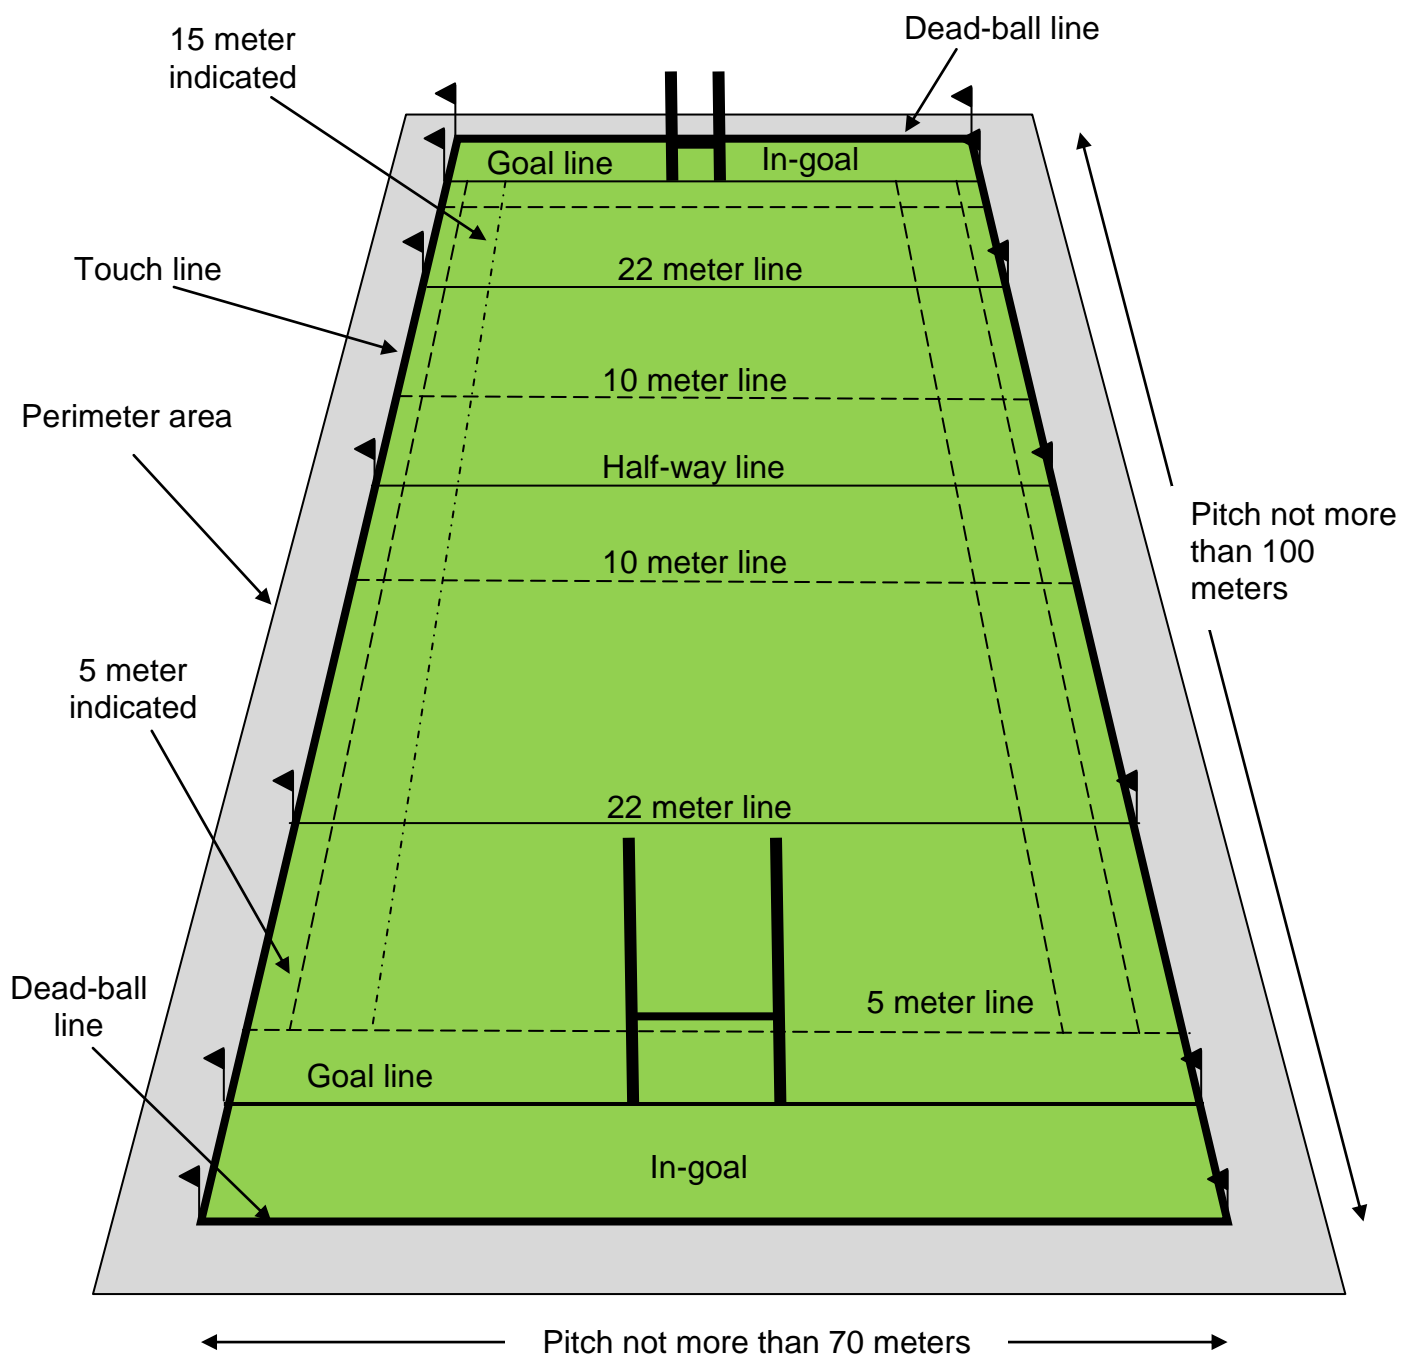

Making your own rugby pitch

A rugby pitch must be a certain size, but different rugby pitches are different sizes. This is because there are guidelines to follow and pitches can be within certain measurements. Look at the diagram below and familiarise yourself with the markings on a rugby pitch. Once you have done this, go outside and mark out your own rugby pitch using cones as the lines. Perhaps you could colour code different lines.