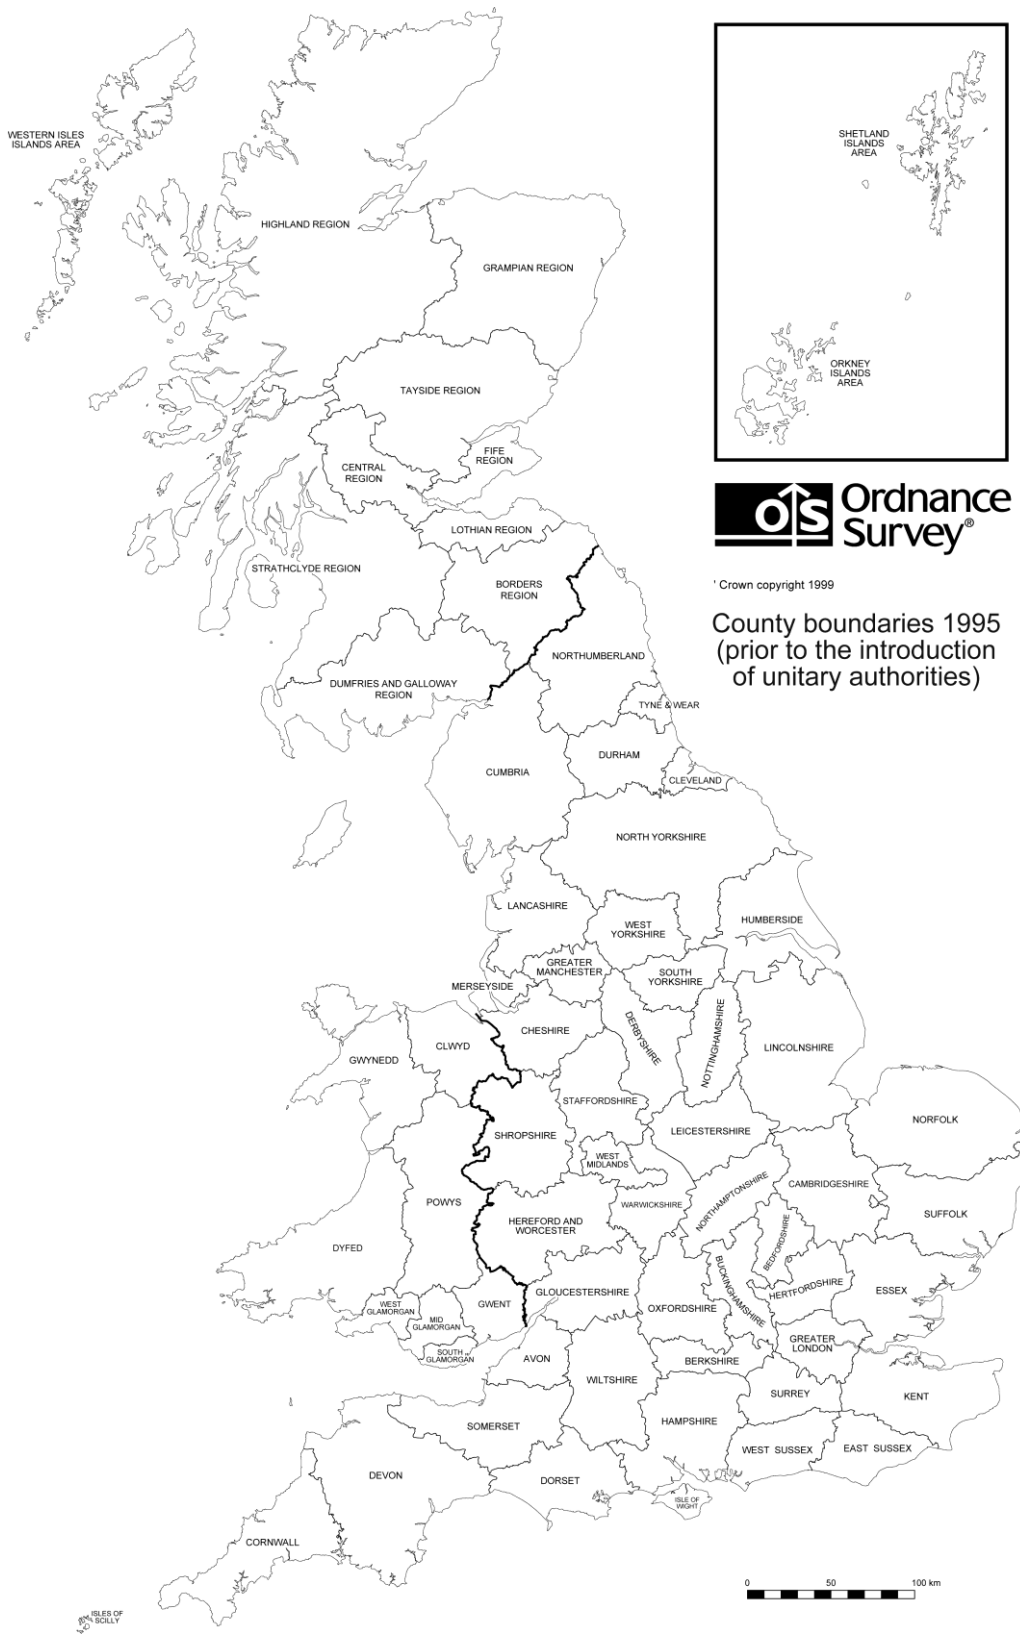

Distance travelled by premiership rugby teams to reach Kingsholm

Below is a map of the United Kingdom. You need to find each of the 12 premiership rugby teams. Using an atlas or another source, you then need to work out the scale and calculate the distance each team travels to reach Kingsholm! Use kilometres as the measurement.

Gloucester		Worcester		London Irish		Newcastle	
Leicester		London Wasps		London Harlequins		Sale	
London Saracens		Exeter		Bath		Northampton	

Learning Zone

© Crown copyright 1999

County boundaries 1995
(prior to the introduction
of unitary authorities)