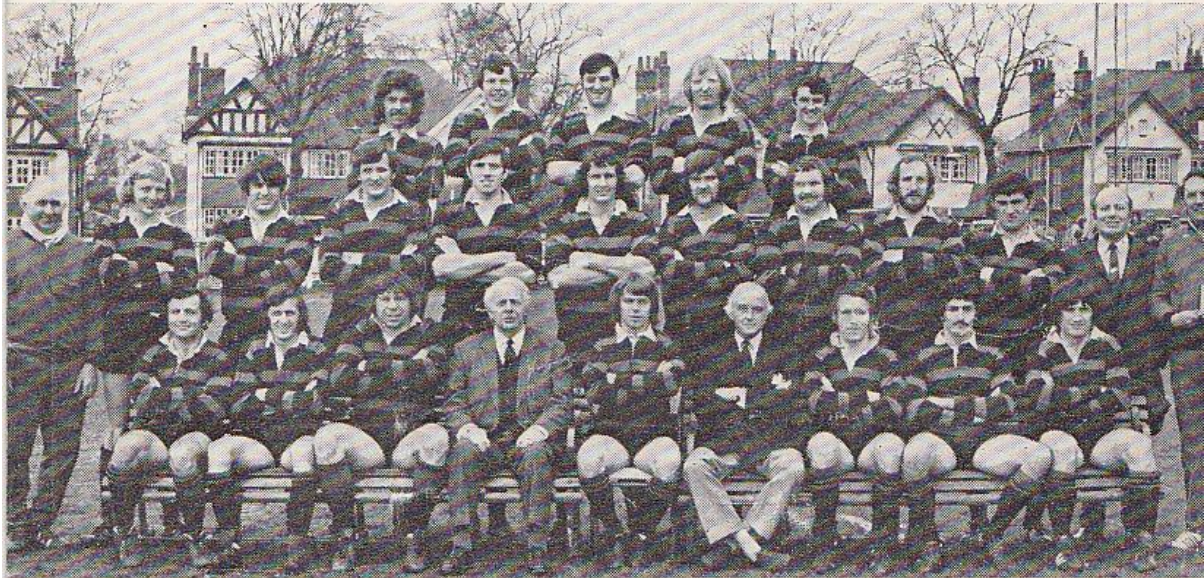

# MOSELEY FOOTBALL CLUB

(Rugby Union)

THE REDDINGS

BIRMINGHAM

MOSELEY

1973-1974 Centenary Season

Photograph by Ken Kelly

D. Jones	R. WAIN	B. GREAVES	B. AYRE	N. E. HORTON	D. NUTT	J. G. WEBSTER (Capt.)	C. A. Smallwood	C. W. McFADYEAN	M. J. COOPER	J. G. GRIFFITHS	A. Evans (Touch Judge)	J. L. Tandy
	D. E. PROTHEROUGH	J. F. FINLAN	J. C. WHITE	W. R. Doherty (President)							D. WARREN	
			A. THOMAS	A. W. HILL	D. MASON	S. A. DOBLE	H. JONES	J. H. DAWSON	M. J. GREEN			

## GOOD AFTERNOON MOSELEY v. GLOUCESTER

This afternoon should provide an exciting game of rugby football before what must of necessity be a substantial crowd. For some years Gloucester have been rather a "bogey" side so far as Moseley are concerned, and who will forget the first ever "Knock-out" Final at Twickenham when with twelve men on the field we were able to hold our opponents to a score of 6-17.

Both sides hope to be almost at full strength this afternoon and with such players as Butler, Bayliss, Dix, Kingston, Richardson, Nicholls, Blakeway, Jarrett and Watkins in the Gloucester side, and Doble, Hill, Swain, Cooper, Webster, Protherough, skipper Horton, Warren and Ayre to name but a few in the Moseley side spectators should certainly get their monies worth. Possible highlights could well be the duel between the respective full backs Sam Doble and Peter Butler, the latter who last season just failed to beat Sam's world record of points scored during a season, that between Jan Webster and Peter Kingston at scrum half, Peter of course played many fine games for Moseley and the North Midlands, and finally David Protherough will be packing down against his Gloucestershire County colleagues.