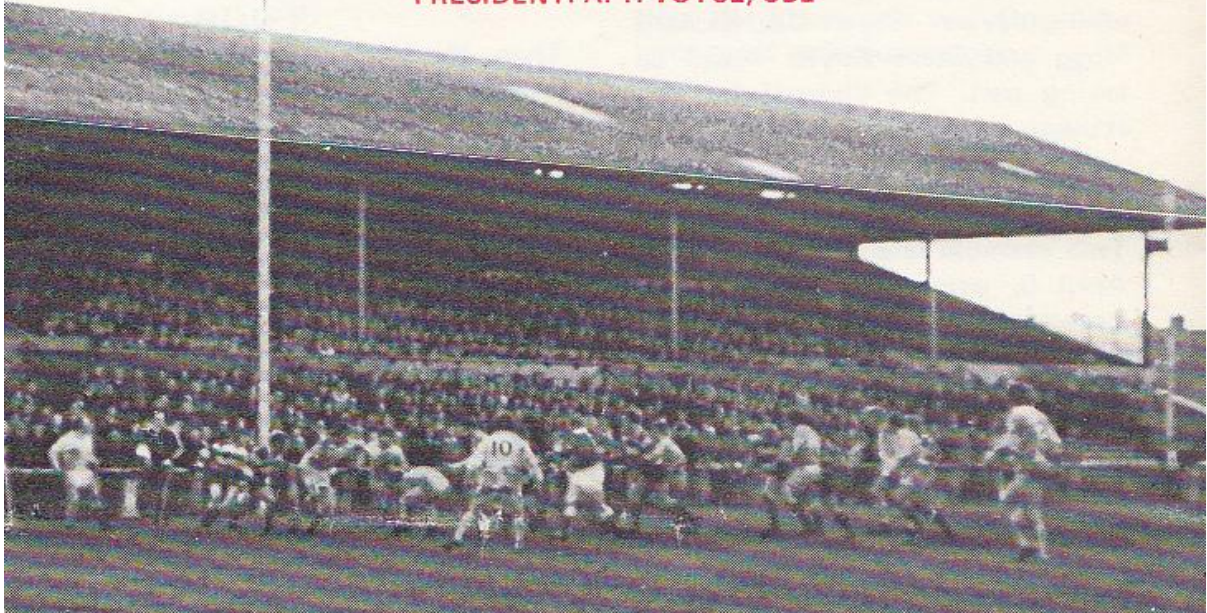

1992

GLOUCESTER RUGBY FOOTBALL CLUB
Founded 1873
PRESIDENT: A. T. VOYCE, OBE

GLOUCESTER

V

CARDIFF

at

KINGSHOLM . GLOUCESTER

SATURDAY, 5th APRIL, 1975