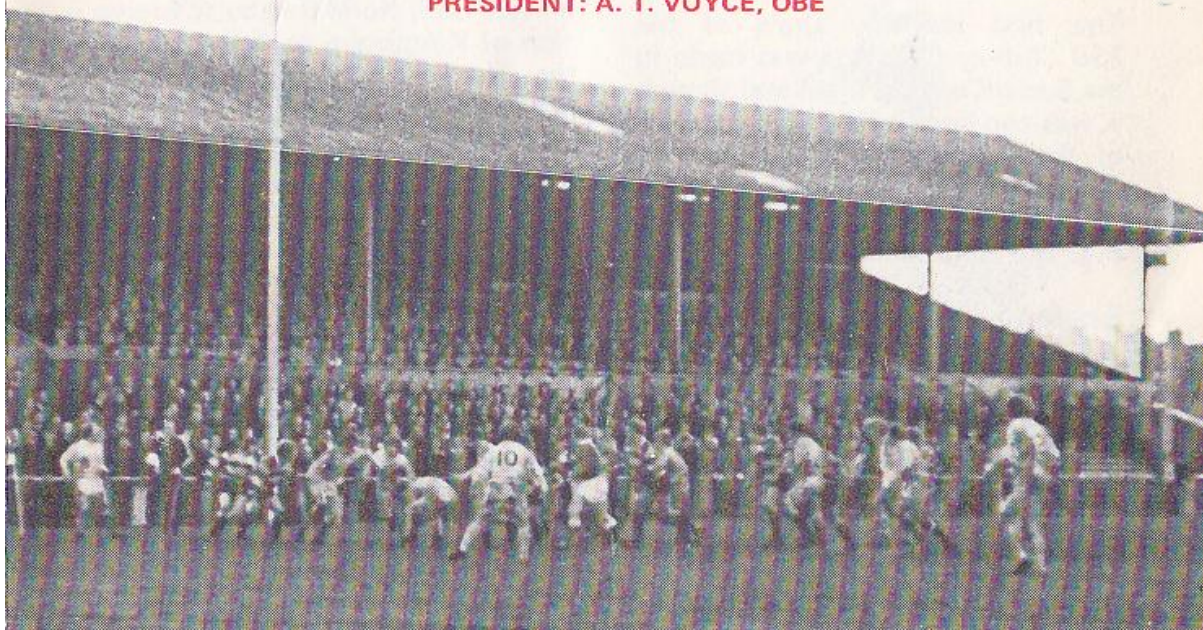

**GLOUCESTER RUGBY FOOTBALL CLUB**

Founded 1873

PRESIDENT: A. T. VOYCE, OBE