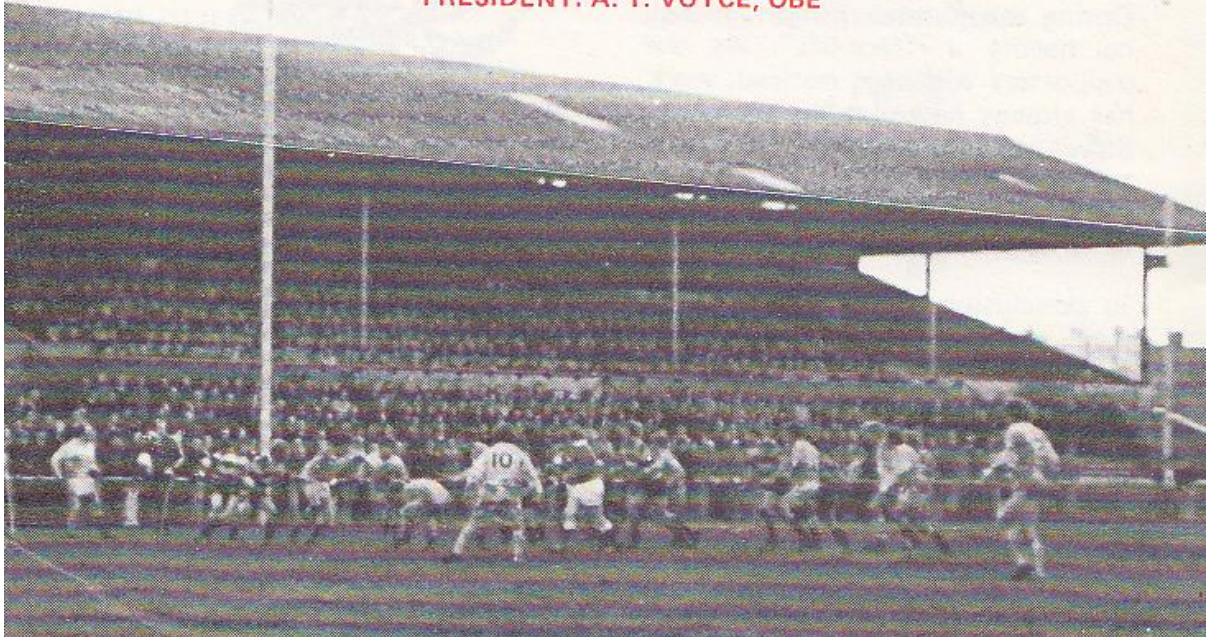

GLOUCESTER RUGBY FOOTBALL CLUB

Founded 1873

PRESIDENT: A. T. VOYCE, OBE

GLOUCESTER

V

HEADINGLEY

SATURDAY, 17th APRIL, 1976

at