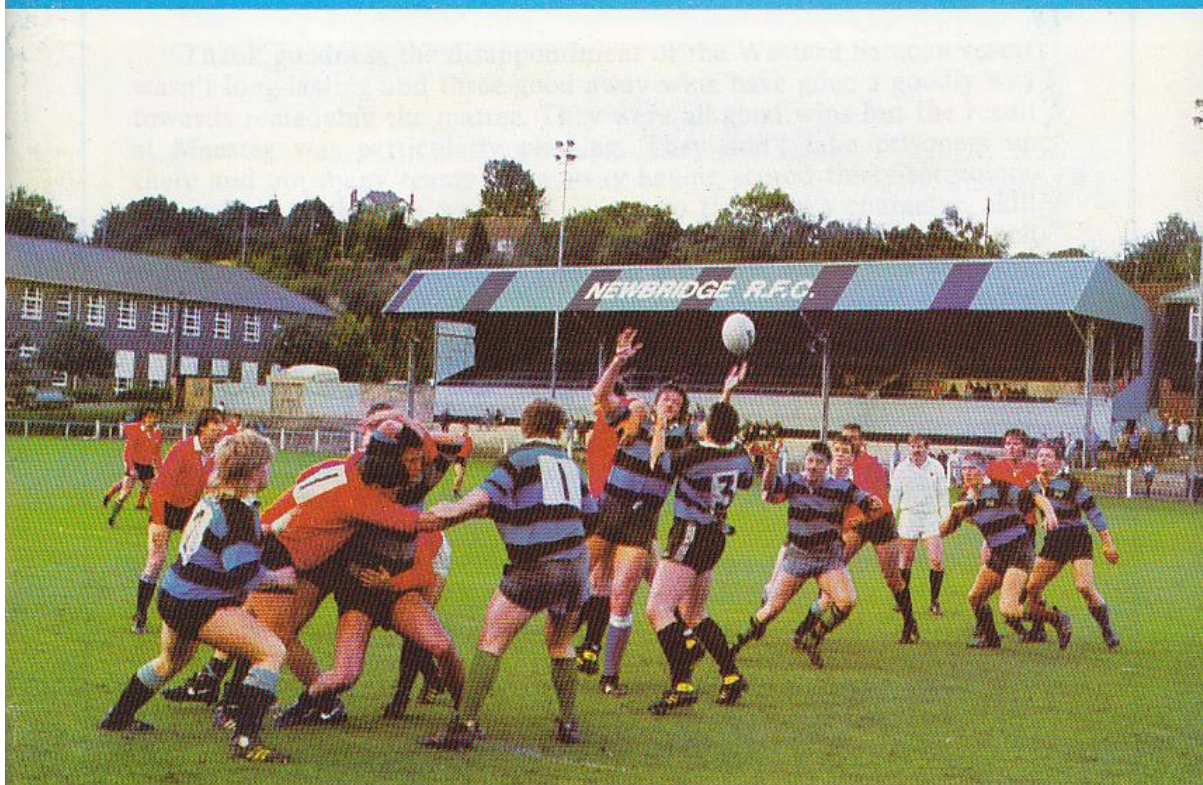

Newbridge Rugby Football Club

1888 Centenary Season 1988

Sponsored by: **AIWA**®
(U.K.) LIMITED

NEWBRIDGE R.F.C.

versus

GLOUCESTER R.F.C.

SATURDAY, OCTOBER 29TH, 1988

Official Programme 30p.