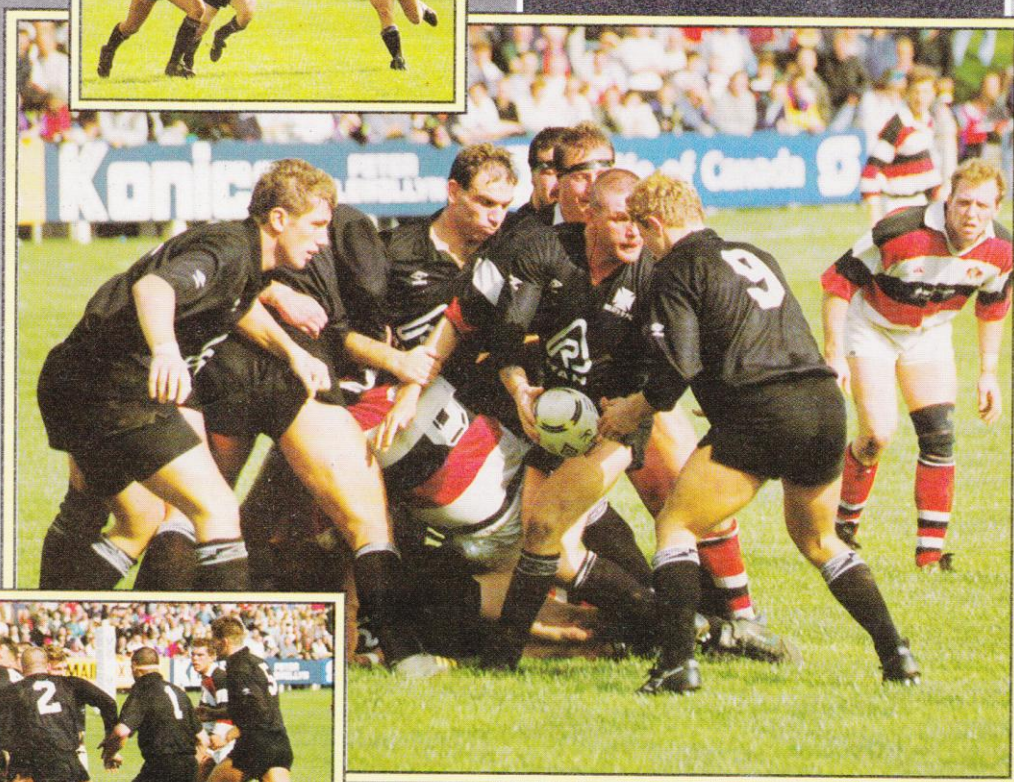

Neath Rugby Football Club
Season 1992/93

The All Blacks

Match Day
Magazine

Neath v Gloucester
Tuesday 22 December 1992
Kick off 7.15pm

Main Sponsors
**Ryan Group
Limited**

Welcome to the Gnoll
Official Match Programme 50p