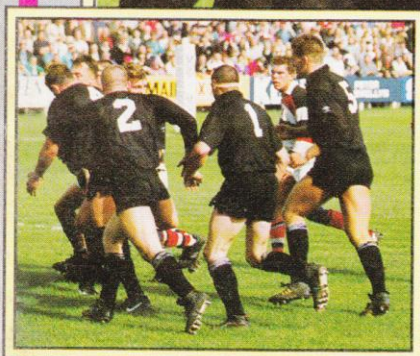

Neath Rugby Football Club
Season 1992/93

The All Blacks

Match Day
Magazine

Neath v Gloucester
Tuesday 22 December 1992
Kick off 7.15pm

Main Sponsors
**Ryan Group
Limited**

Welcome to the Gnoll
Official Match Programme 50p